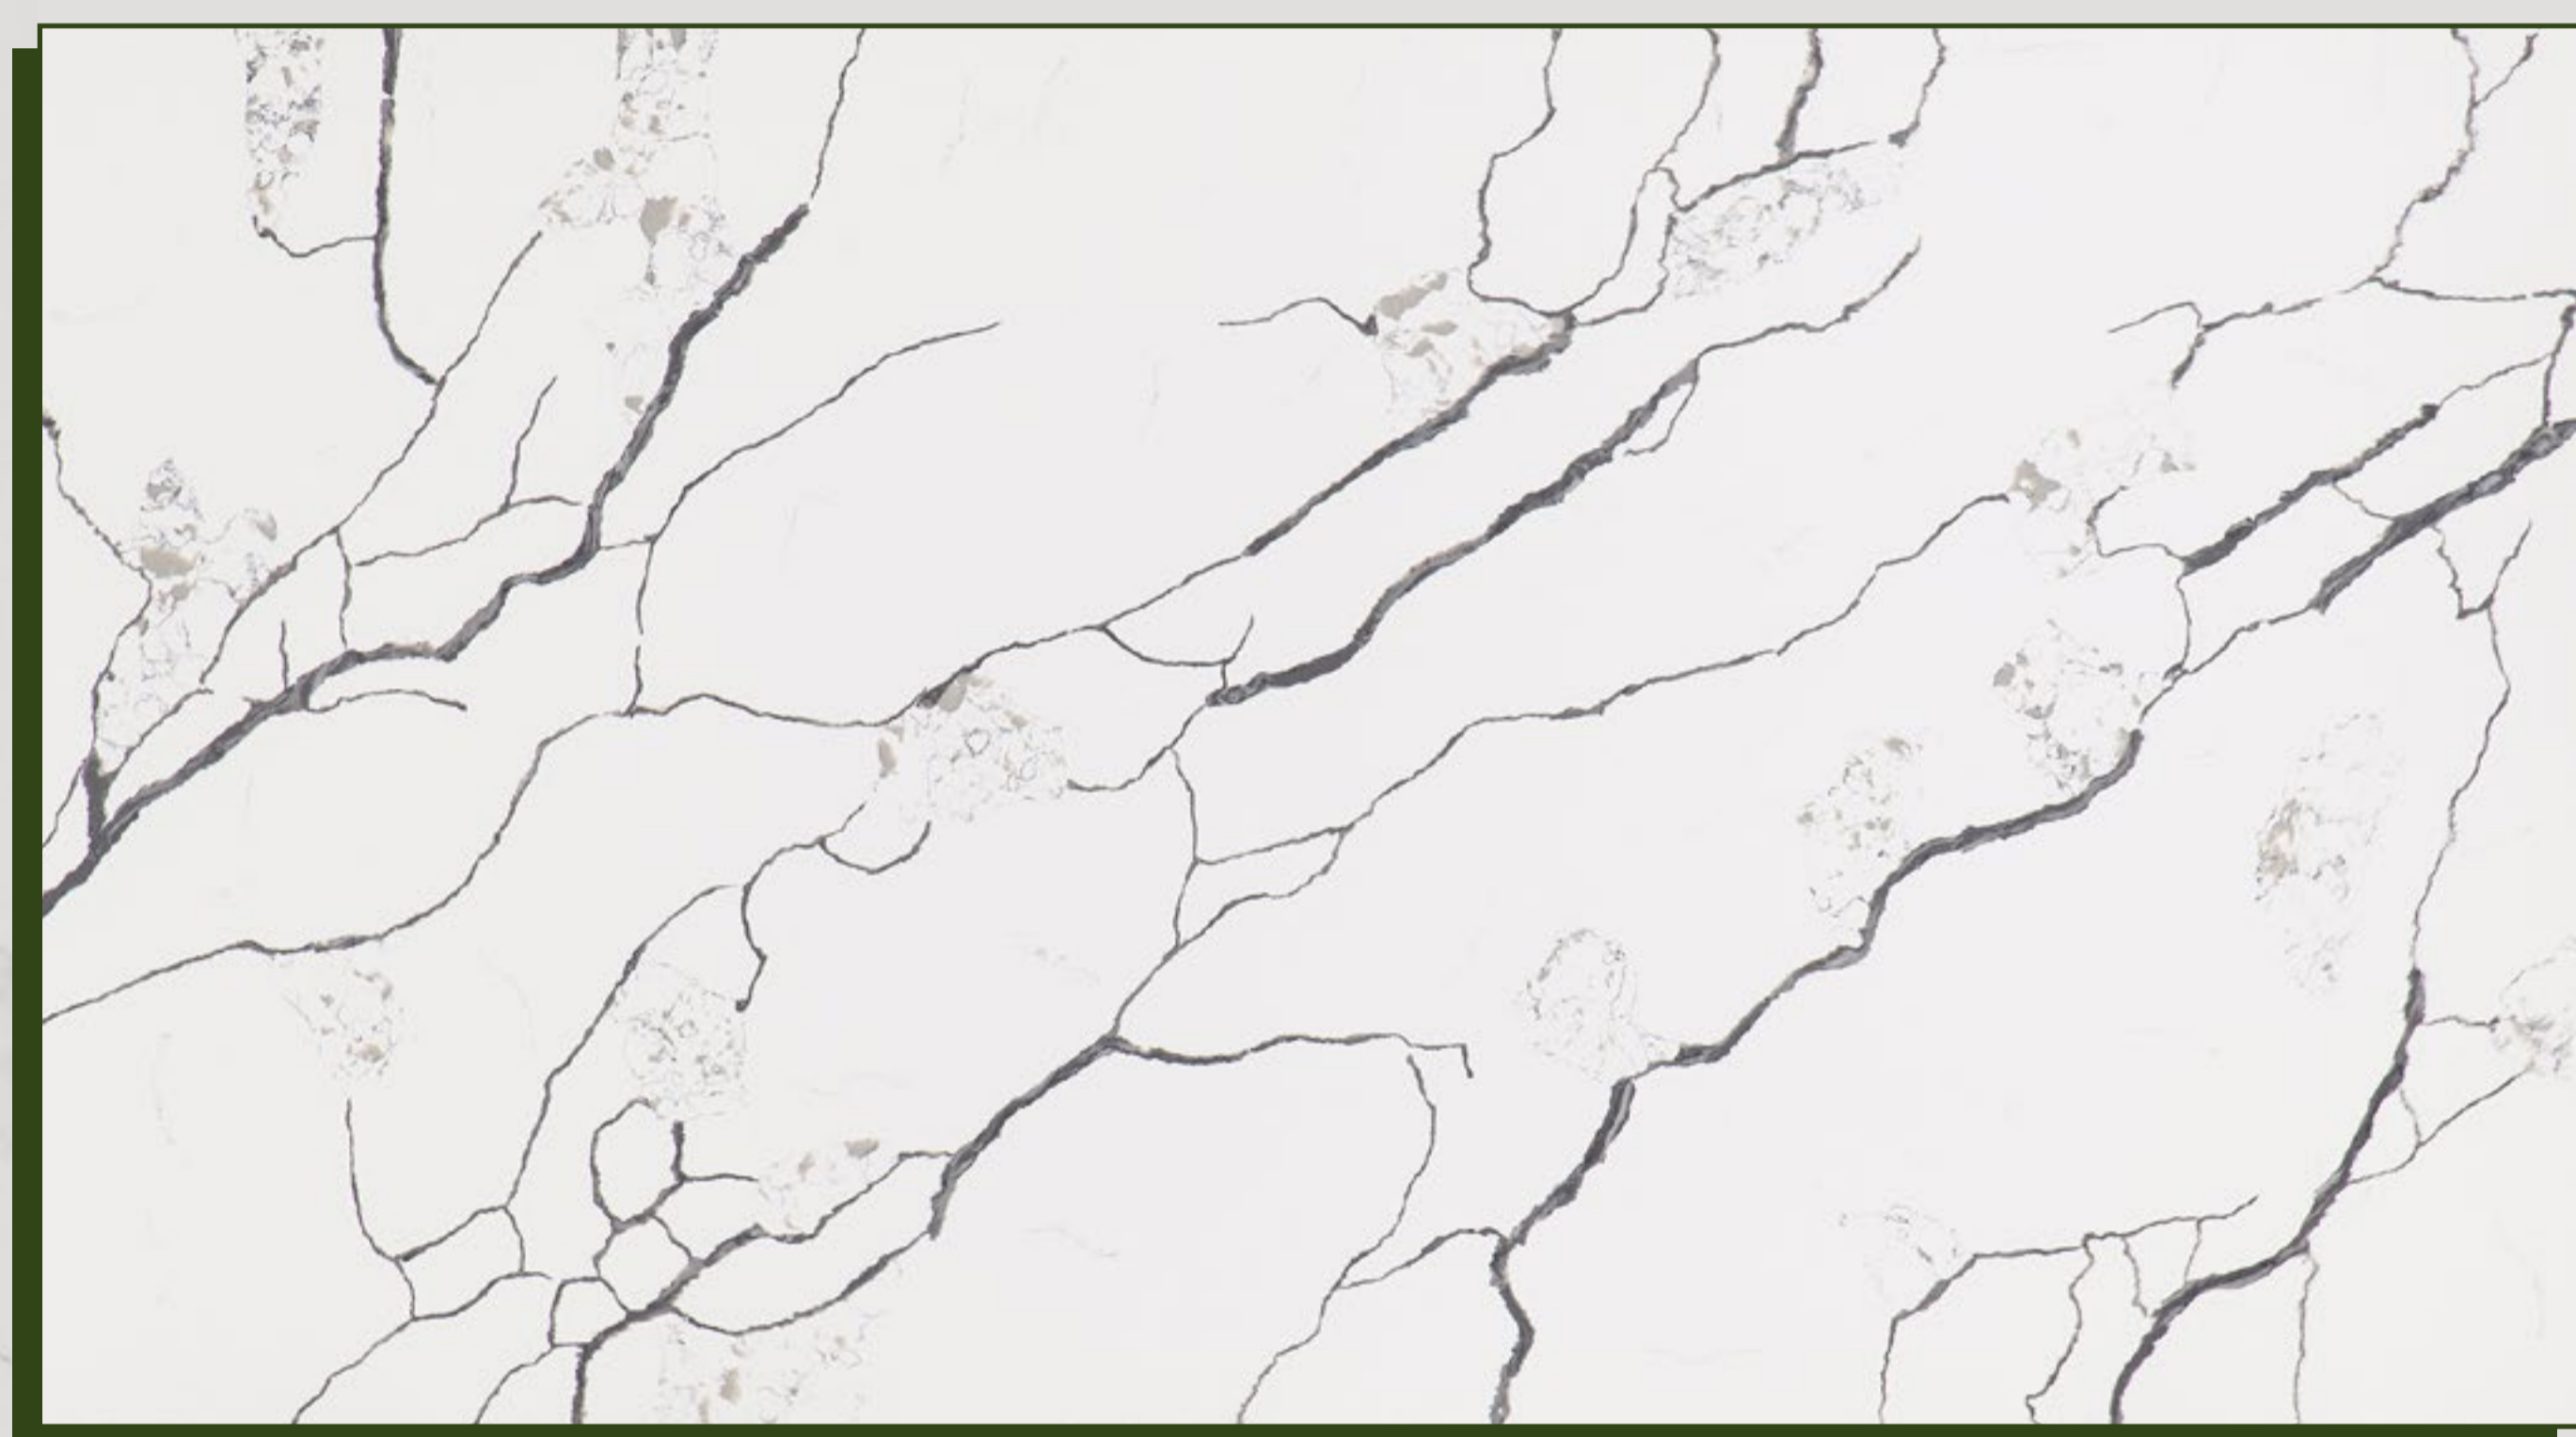

Q716 SNOWY ROCKS

3200x1600x20 mm

NOBLLE
QUARTZ

Q740

CALACATTA VENATO

3200x1600x20 mm

NOBLLE
QUARTZ

Q746
CALACATTA NOIR