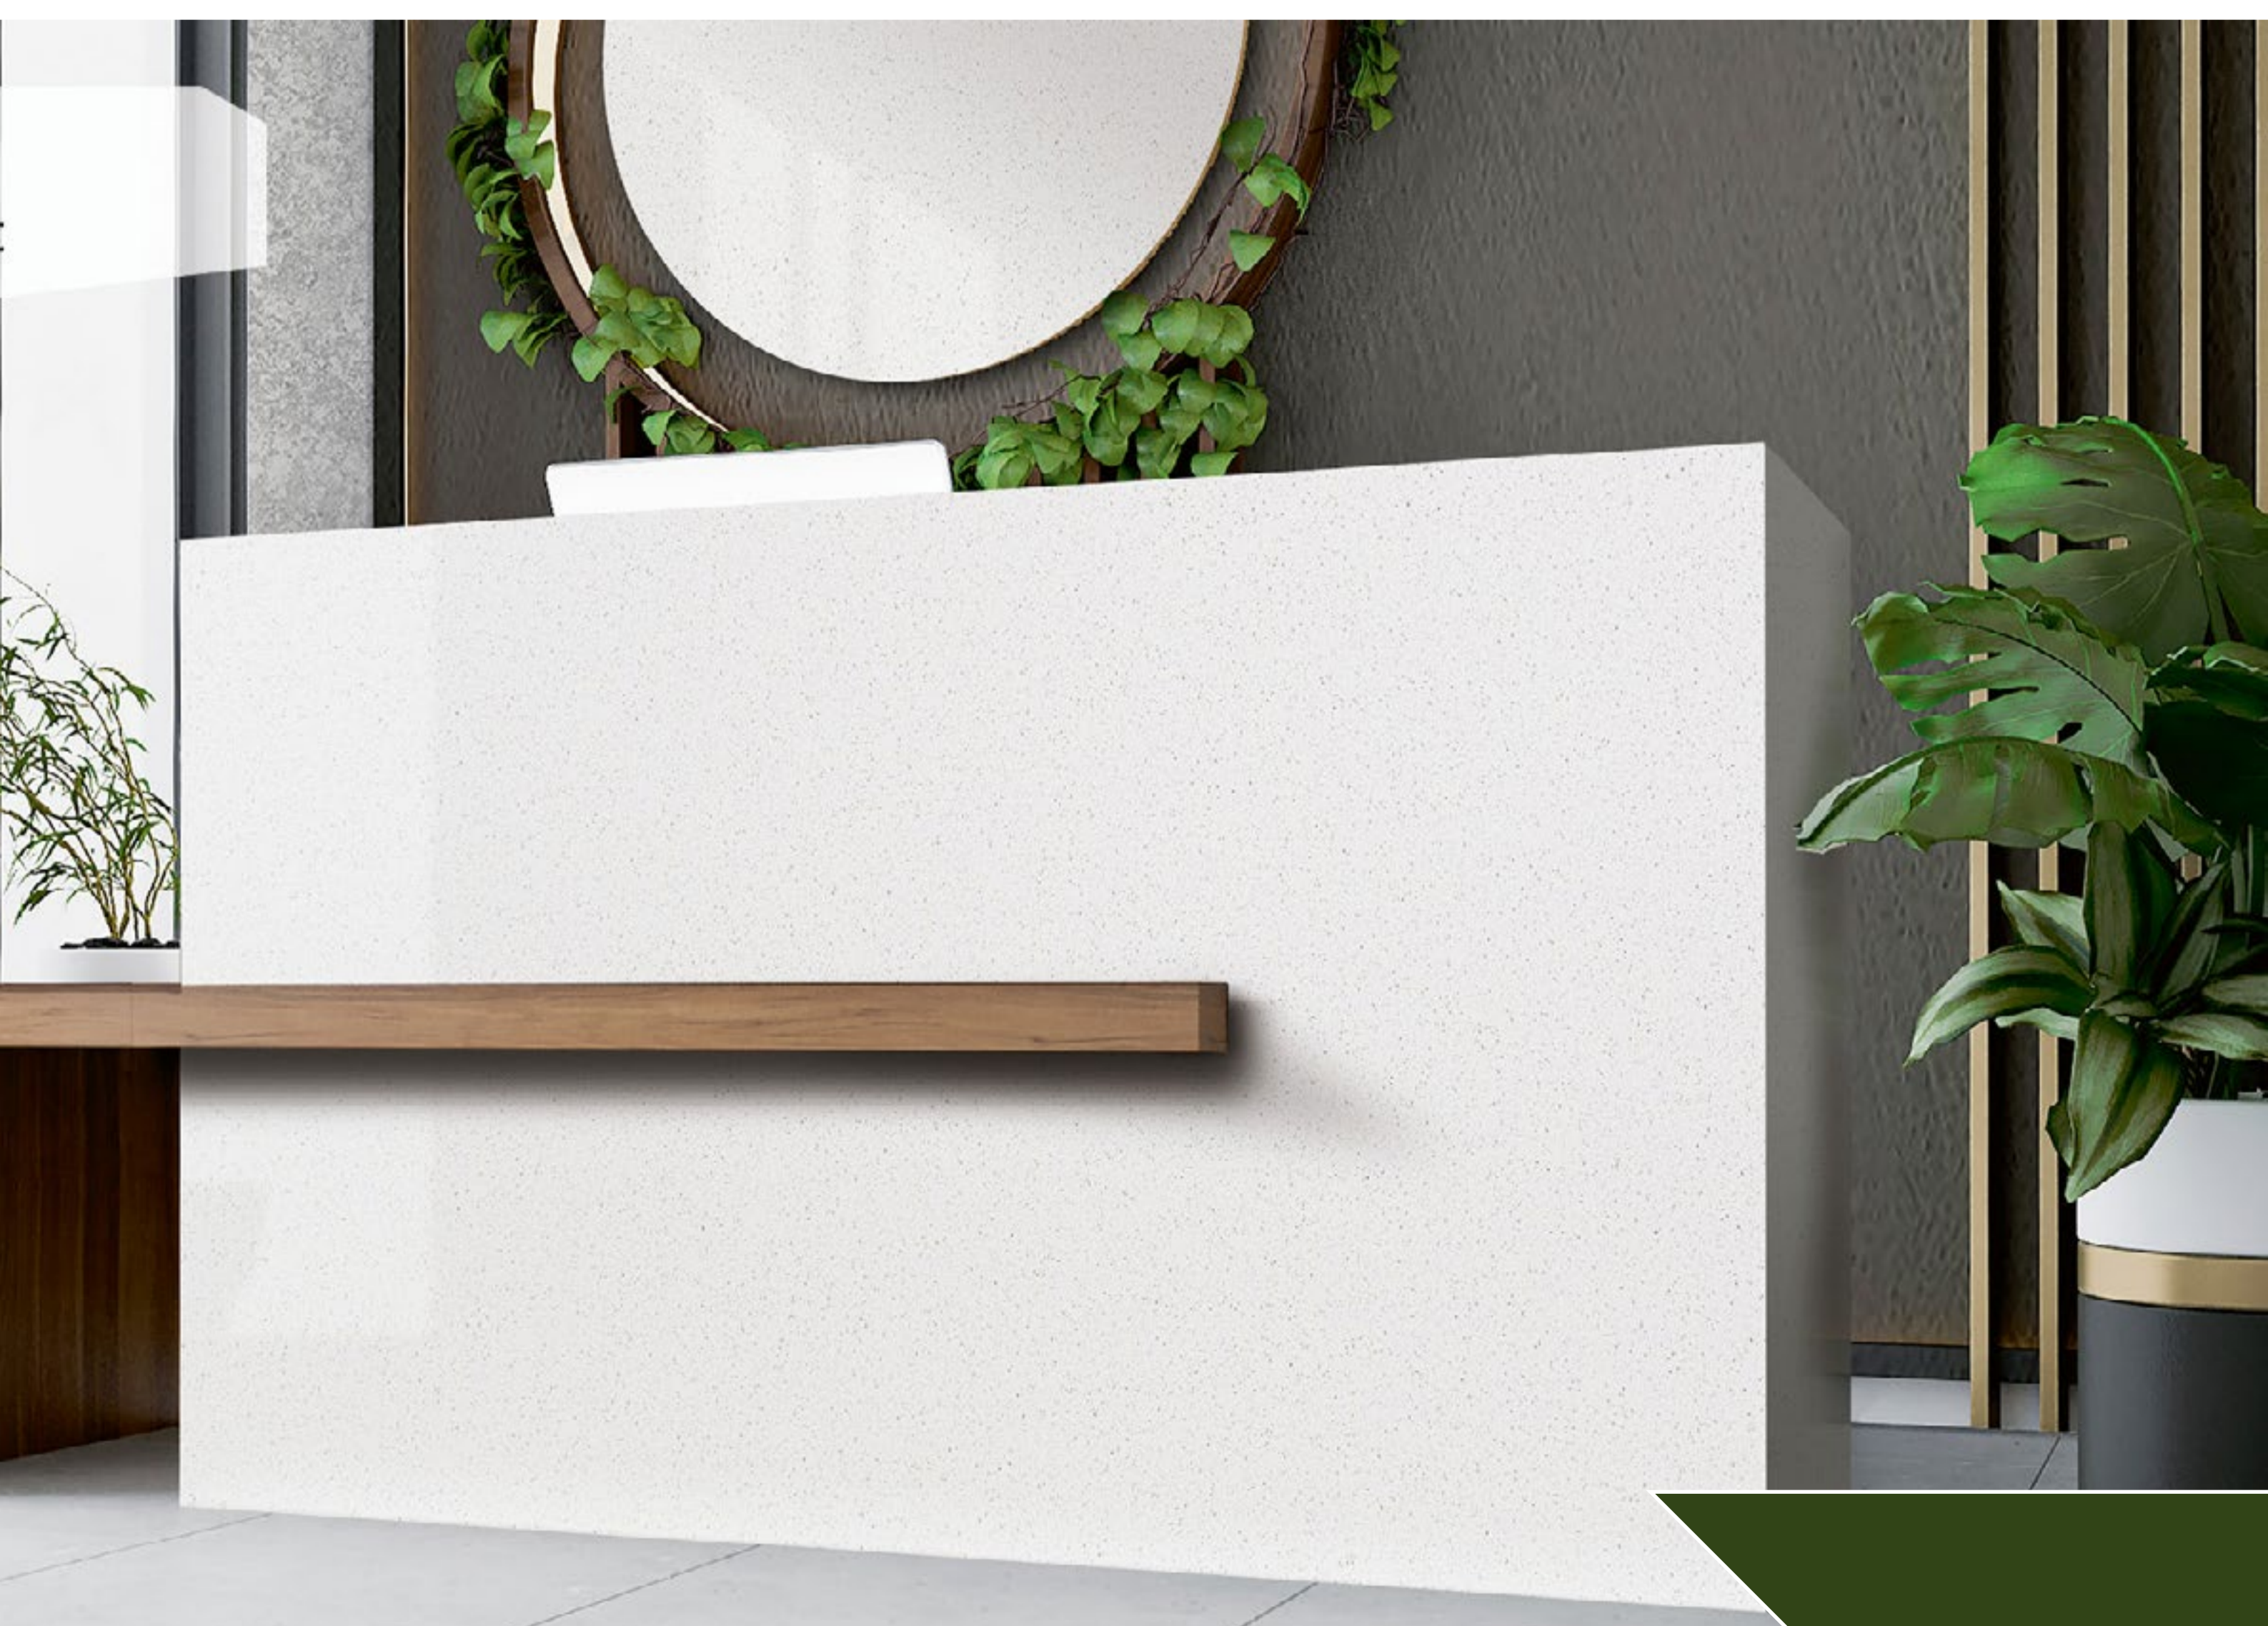

3200x1600x15 mm